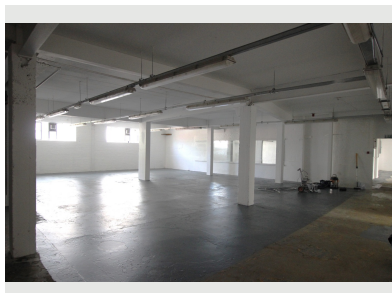

Worcester Worcestershire

Platinum
PROPERTY AGENTS

- ✓ St Johns
- ✓ Large Commercial Space
- ✓ Ideal For A Gym, Storage, Studio Etc;
- ✓ Available Now
- ✓ 6,600 Sq Ft
- ✓ Fri Lease

Bedroom  0 Bathroom  0 Reception  0