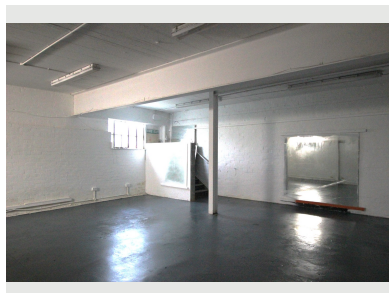

Worcester Worcestershire

Platinum
PROPERTY AGENTS

- ✓ St Johns
- ✓ Large Commercial Space
- ✓ Ideal For A Gym, Storage, Studio Etc;
- ✓ Available Now
- ✓ 6,600 Sq Ft
- ✓ Fri Lease

Bedroom  0 Bathroom  0 Reception  0