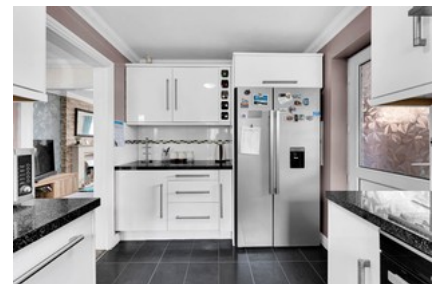

Blacksmiths Fold Atherton

- ✓ 5 Bedroom Semi-detached
- ✓ Open Plan Reception/diner
- ✓ Fitted Kitchen
- ✓ Downstairs W.c

- ✓ En-suite To Master Bedroom
- ✓ Cosy Conservatory
- ✓ Garage
- ✓ Enclosed Rear Garden