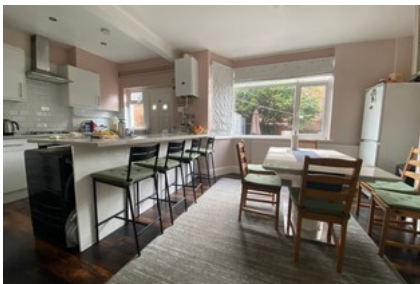

Monks Park Road Northampton

- ✓ Victorian End Terrace
- ✓ Separate Lounge With Feature Fireplace
- ✓ Kitchen/diner
- ✓ Three Bedrooms
- ✓ Enclosed Courtyard Garden

£1,350 PCM

Bedroom  3 Bathroom  1 Reception  1