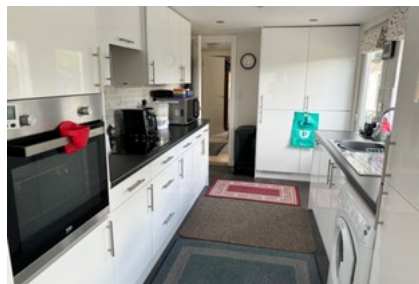

Church Farm Close Dibden

- ✔ Double Unit Mobile Home Overlooking Fields
- ✔ Very Well Presented
- ✔ Kitchen With Integrated Appliances
- ✔ Lounge And Separate Dining Area
- ✔ Off Road Parking With Visitors Spaces Nearby
- ✔ Site For Over 50's
- ✔ White Suite Kitchen And Shower Room
- ✔ No Dogs Or Children Permitted Yet Cats Are Allowed
- ✔ Ask For Pitch Fee Costs