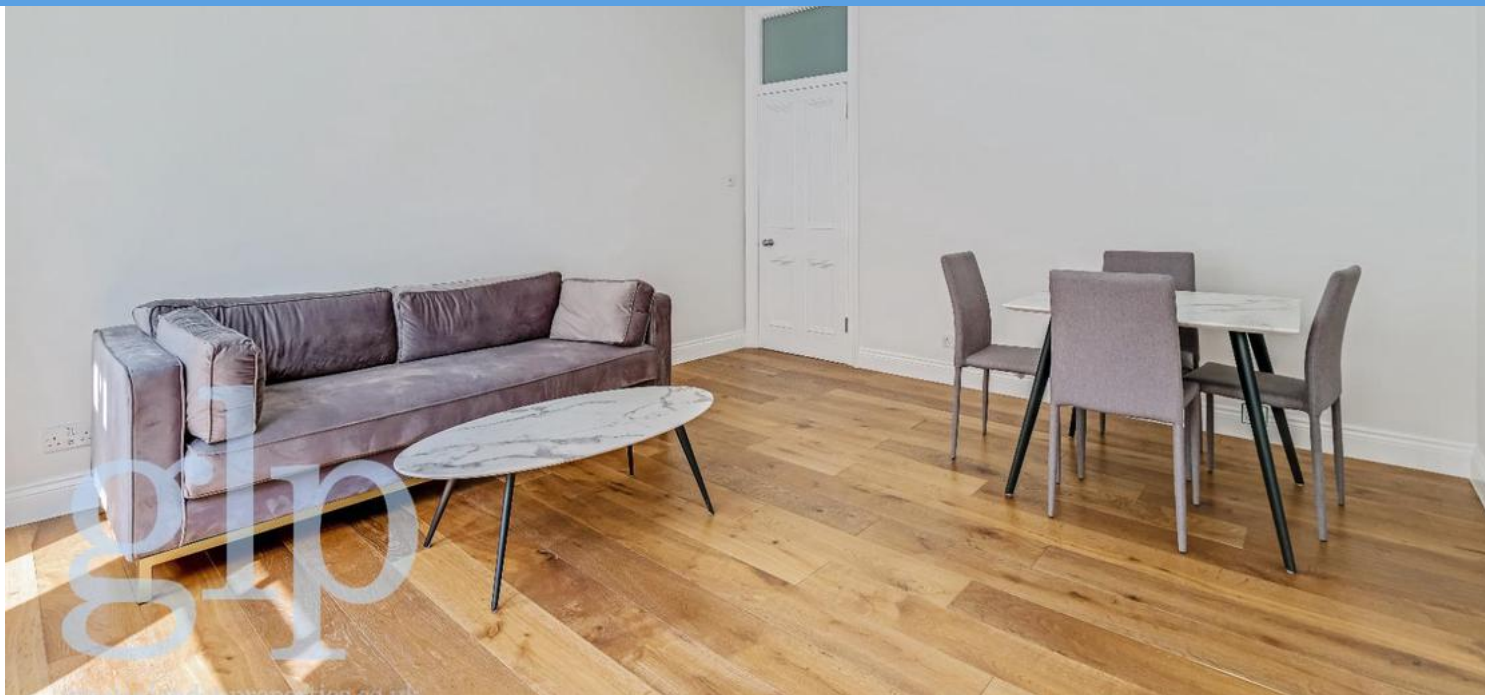

Ridgmount Gardens
Greater London

£650 PCW
TO LET

Greater London Properties Presents...

- Two Bedroom
- One Bathroom
- Third Floor With Lift
- 604 Sq Feet
- Day Porter Team
- Bloomsbury

CALL NOW 0207 113 1066